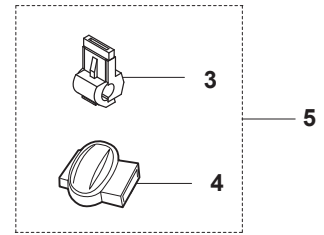

F GARDENA R70Li ACCESSORIES

PAGE F GARDENA R70Li ACCESSORIES				
Position	Article	Quantity	Notes	Kit
1	581 14 51-01	1	Transformer Gardena, EU	
	581 14 51-02	1	Transformer Gardena, UK	
	581 14 51-05	1	Transformer Gardena, AU-NZ	
	581 14 51-03	1	Transformer Gardena, CH	
2	581 16 66-01	1	Transformer cable (10 m)	
3	535 12 90-01	1	Loop wire connector (1pcs)	5
4	501 98 02-01	1	Splice kit (1pcs)	5
	501 98 02-02	1	Splice kit (50pcs)	
5	966 80 97-01	1	2 Connectors+6 Splices, Gardena blister pack	
	Gardena 4089-20	1	2 Connectors+6 Splices, Gardena blister pack	
	579 04 81-01	1	5 Connectors+5 Splices	
6	966 80 98-01	1	Staples (100pcs), Gardena blister pack	
	Gardena 4090-20	1	Staples (100pcs), Gardena blister pack	
7	575 23 86-02	1	Anchor screw (3pcs) incl. Allen key	
8	966 80 96-01	1	Loop wire (150m), Gardena blister pack	
	Gardena 4088-20	1	Loop wire (150m), Gardena blister pack	
	580 66 20-03	1	Loop wire (200m)	
	501 98 03-01	1	Loop wire (250m)	
9	578 91 06-01	1	Label, anti-theft	
10	966 80 95-01	1	Blades (9pcs), Gardena blister pack	
	Gardena 4087-20	1	Blades (9pcs), Gardena blister pack	
11	578 90 91-02	1	Installation DVD, Gardena	
12	577 97 23-02	1	Charging station, Gardena	
13	581 16 66-02	1	Transformer cable (20 m)	
14	577 85 81-02	1	Autocheck EXP - service program DVD	
15	577 51 81-01	1	USB service cable, G3 mowers	
16	581 84 28-01	1	Sticker, Cable markers