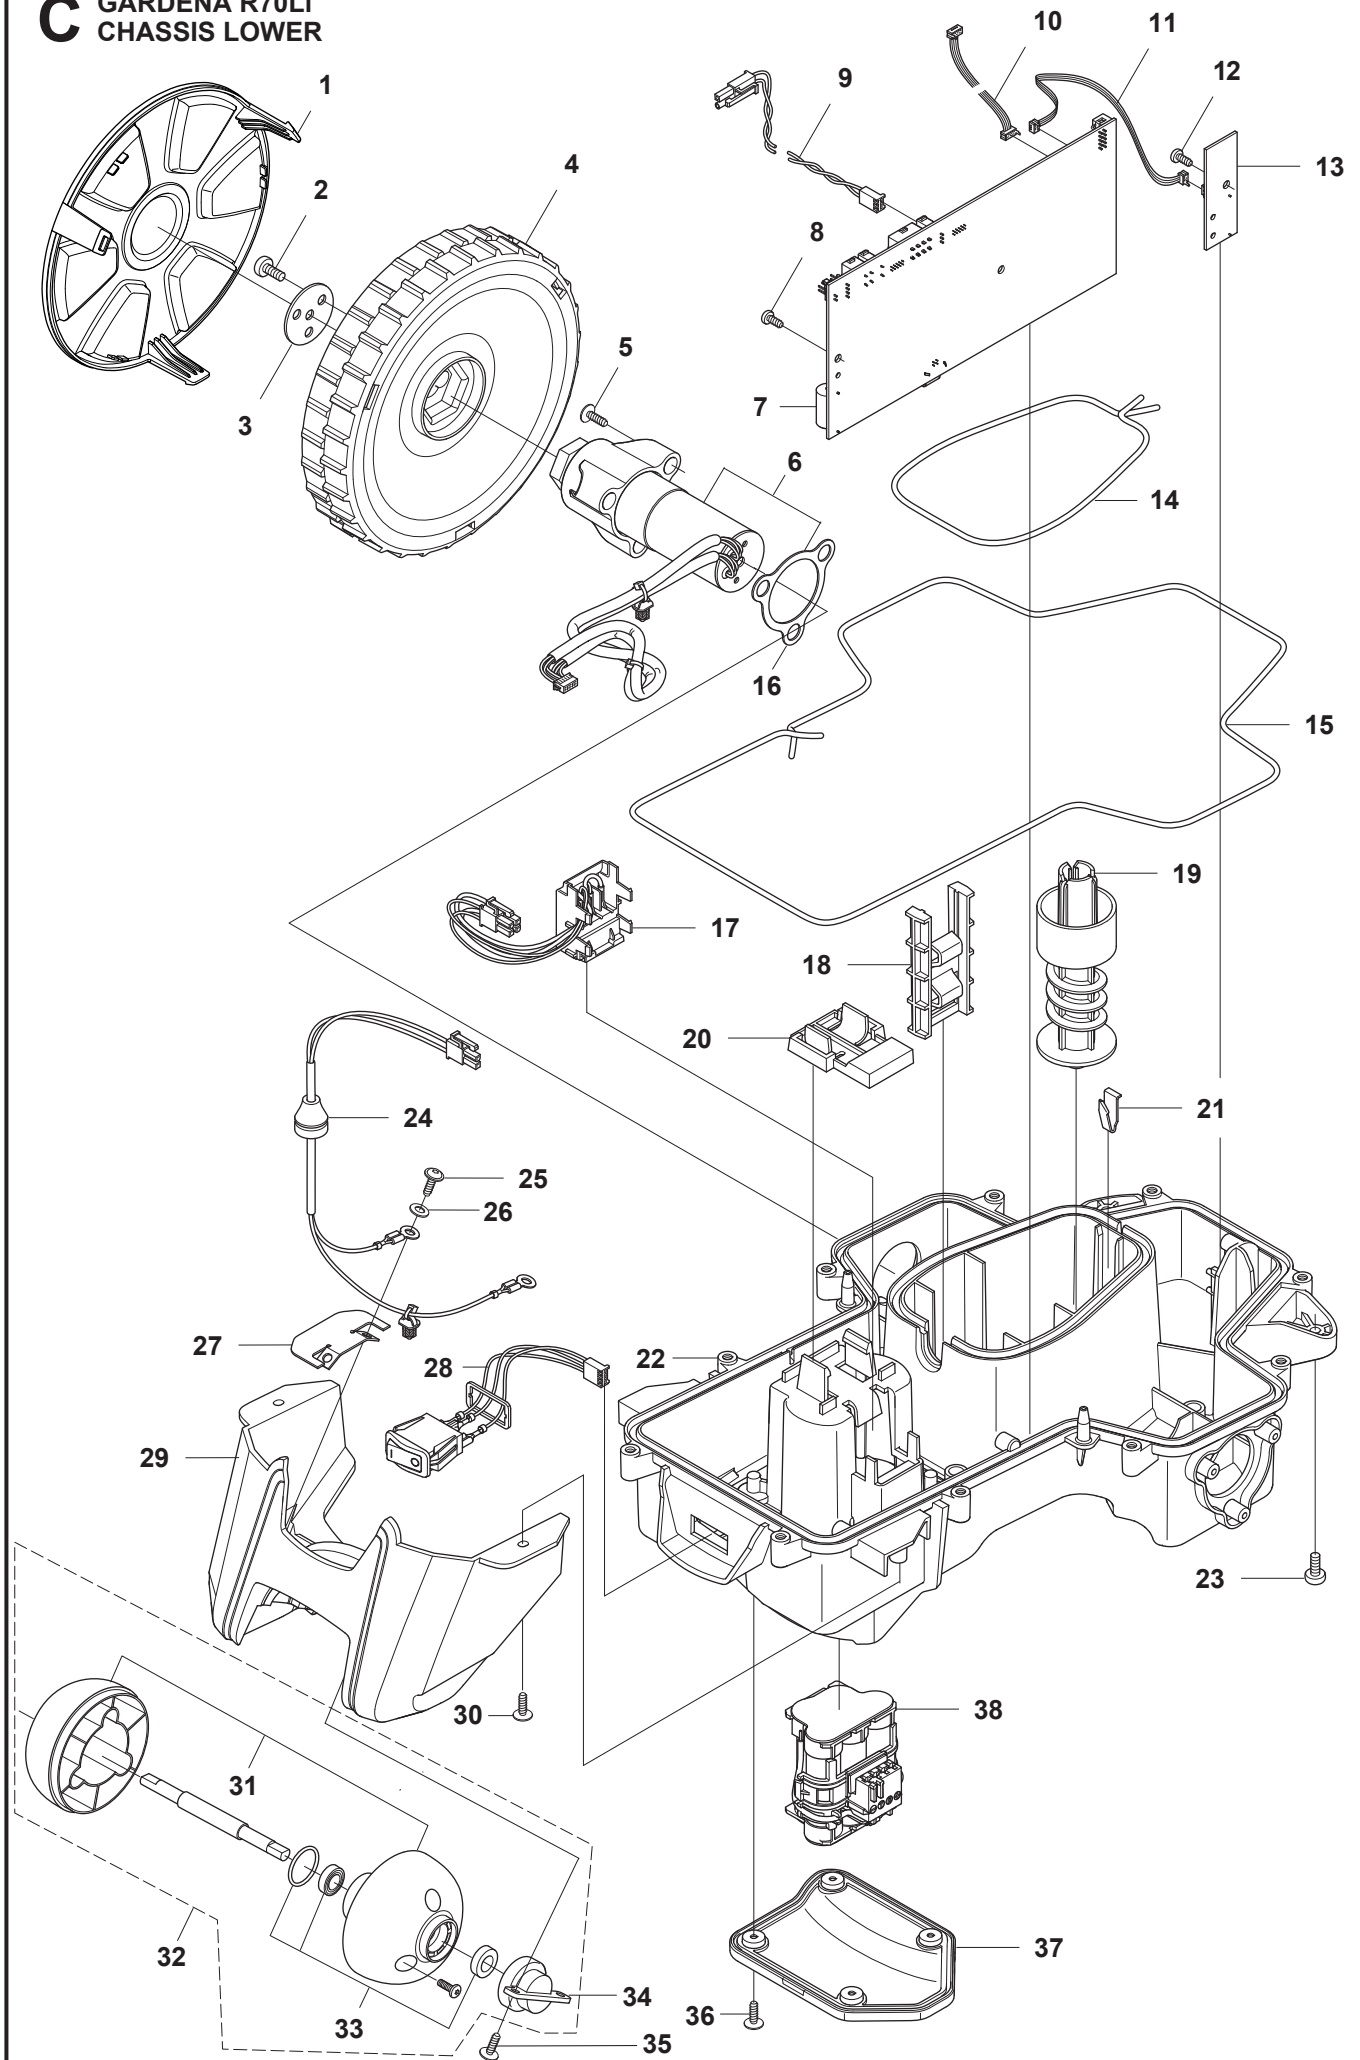

C GARDENA R70Li
CHASSIS LOWER

PAGE C GARDENA R70Li CHASSIS LOWER				
Position	Article	Quantity	Notes	Kit
1	577 70 79-01	2	Hub cap, drive wheel	
2	576 21 39-02	6	Screw	
3	577 09 32-01	2	Washer, drive wheel	
4	574 46 51-01	2	Wheel, drive wheel	
5	575 54 33-14	6	Screw, grey (14mm)	
6	577 83 99-02	2	Wheel motor kit incl. sealing	
7	581 22 10-01	1	Main circuit board (MCB)	
8	535 13 03-10	2	Screw (10mm)	
9	576 22 02-01	1	Loom, buzzer extension	
10	574 47 92-01	1	Loom, display	
11	574 47 90-01	1	Loom, loop and lift sensor	
12	535 13 03-10	1	Screw (10mm)	
13	575 64 09-01	1	PCB sensor board	
14	577 75 36-01	1	Sealing strip kit (10 pcs)	
	574 87 47-04	1	Sealing strip	
15	577 84 36-01	1	Sealing strip kit, chassis (10 pcs)	
	574 87 47-03	1	Sealing strip, chassis	
16	574 37 37-01	2	Sealing/gasket, motor flange	6
17	574 47 98-01	1	Loom, Li-Ion battery	
18	574 50 19-01	2	Guide rail, motor bowl	
19	574 48 46-01	1	Height adjustment screw	
20	575 40 82-01	1	Lock, battery plug	
21	577 10 32-01	1	Locking spring	
22	577 84 62-01	1	Chassis lower kit, incl sealing	
23	576 21 39-01	2	Screw	
24	574 47 77-02	1	Loom, charge plate	
25	575 54 33-14	2	Screw, grey (14mm)	
26	535 08 74-01	2	Washer, vulcanized fiber	
27	574 49 00-01	2	Charge plate	
28	574 47 94-01	1	Swith ON/OFF with Seal	
29	574 46 72-01	1	Housing, rear wheel	
30	575 54 33-14	3	Screw, grey (14mm)	
31	583 85 39-01	1	Rear wheel kit	32
32	578 27 51-01	1	Rear wheel kit complete	
33	578 27 52-01	1	Bearing (x2), sealing (x2), O-ring (x1)	32
34	577 71 50-01	2	Bearing housing, rear wheel	32
35	575 54 33-14	4	Screw, grey (14mm)	
36	574 45 01-01	4	Screw	
37	574 46 73-01	1	Cover, battery	
38	574 47 68-01	1	Battery, Lithium 18V