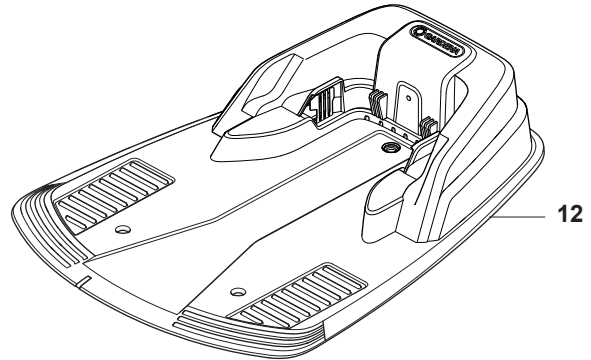

F GARDENA R70Li ACCESSORIES

PAGE F GARDENA R70Li ACCESSORIES				
Position	Article	Quantity	Notes	Kit
1	581 14 51-01	1	Transformer Gardena, EU	
	581 14 51-02	1	Transformer Gardena, UK	
	581 14 51-05	1	Transformer Gardena, AU-NZ	
	581 14 51-03	1	Transformer Gardena, CH	
2	581 16 66-01	1	Transformer cable (10 m)	
3	535 12 90-01	1	Loop wire connector (1pcs)	5
4	501 98 02-01	1	Splice kit (1pcs)	5
	501 98 02-02	1	Splice kit (50pcs)	
5	966 80 97-01	1	2 Connectors+6 Splices, Gardena blister pack	
	Gardena 4089-20	1	2 Connectors+6 Splices, Gardena blister pack	
	579 04 81-01	1	5 Connectors+5 Splices	
6	966 80 98-01	1	Staples (100pcs), Gardena blister pack	
	Gardena 4090-20	1	Staples (100pcs), Gardena blister pack	
7	575 23 86-02	1	Anchor screw (3pcs) incl. Allen key	
8	966 80 96-01	1	Loop wire (150m), Gardena blister pack	
	Gardena 4088-20	1	Loop wire (150m), Gardena blister pack	
	580 66 20-03	1	Loop wire (200m)	
	501 98 03-01	1	Loop wire (250m)	
9	578 91 06-01	1	Label, anti-theft	
10	966 80 95-01	1	Blades (9pcs), Gardena blister pack	
	Gardena 4087-20	1	Blades (9pcs), Gardena blister pack	
11	578 90 91-02	1	Installation DVD, Gardena	
12	577 97 23-02	1	Charging station, Gardena	
13	581 16 66-02	1	Transformer cable (20 m)	
14	577 85 81-02	1	Autocheck EXP - service program DVD	
15	577 51 81-01	1	USB service cable, G3 mowers	
16	581 84 28-01	1	Sticker, Cable markers