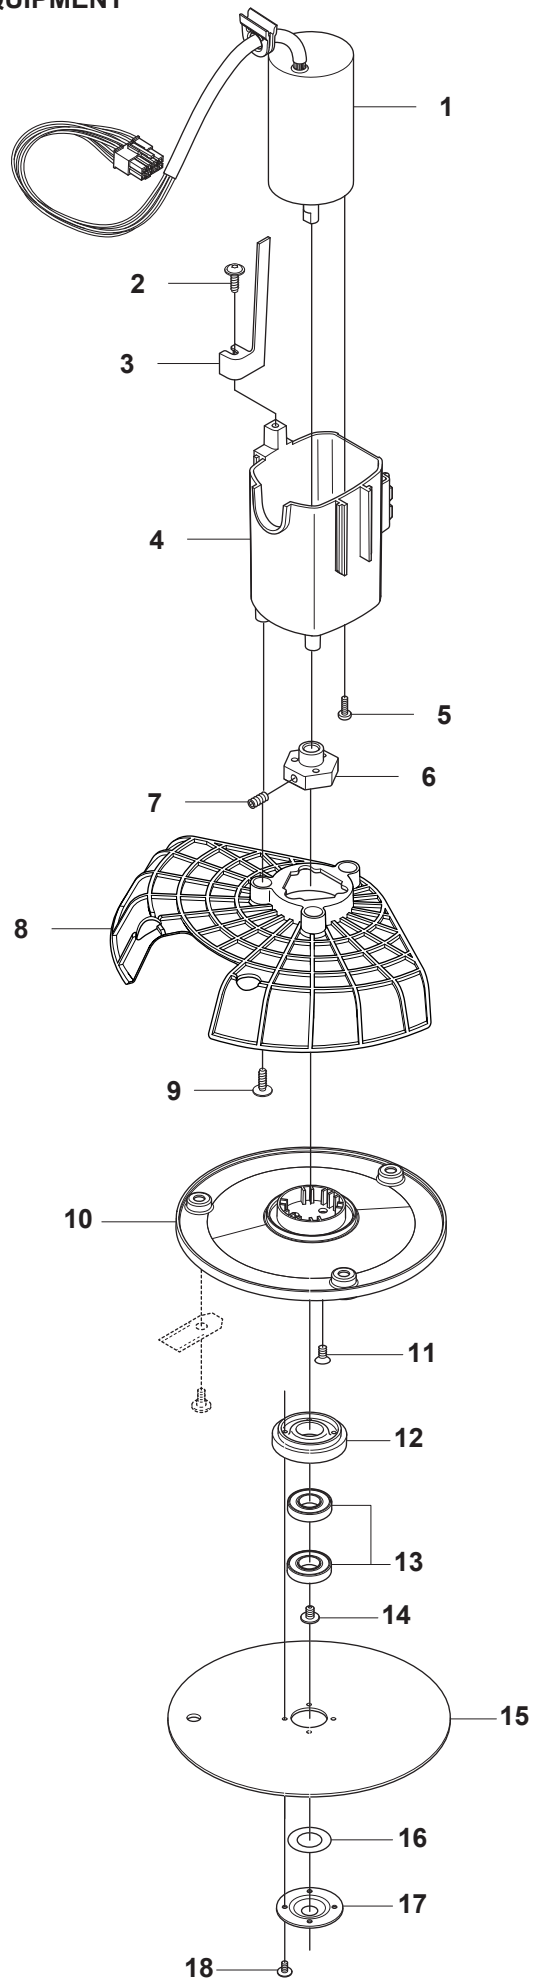

Reservdelar

A GARDENA R70Li COVER

PAGE A GARDENA R70Li COVER				
Position	Article	Quantity	Notes	Kit
1	575 54 33-14	2	Screw, grey (14mm)	
2	580 92 76-01	1	Decal, Gardena logotype	3
3	579 39 21-05	1	Logo, plate kit incl. sticker & decal	
4	577 70 76-01	1	Frame	
5	577 70 73-01	1	Cover	
6	576 21 39-01	2	Screw M5x12	
7	574 46 90-02	2	Bracket, lift sensor	
8	574 46 91-02	2	Rubber damper	
9	574 48 51-02	2	Spring, lift sensor	
10	580 92 76-01		Decal, R70Li	
11	579 39 17-01	1	Main body	
12	577 88 06-02	1	Warning label	11
13	575 54 33-14	7	Screw, grey (14mm)	
14	576 03 01-01	1	Plate, collision sensor	11
15	576 18 33-01	1	Magnet, collision sensor	11
16	576 21 39-01	2	Screw M5x12	
17	575 41 60-02	2	Support clamp	
18	575 54 33-14	4	Screw, grey (14mm)	
19	574 46 91-02	2	Rubber damper	
20	576 18 32-01	1	Magnet, lift sensor	11
21	577 70 65-01	1	Bumper, rear	
22	575 54 33-14	2	Screw, grey (14mm)	
23	577 95 53-05	1	Cover Kit, Complete excl. Model decal	

D GARDENA R70Li
BLADE MOTOR & CUTTING EQUIPMENT

PAGE D GARDENA R70Li BLADE MOTOR & CUTTING EQUIPMENT

Position	Article	Quantity	Notes	Kit
1	574 46 89-02	1	Cutting motor	
2	575 54 33-14	1	Screw, grey (14mm)	
3	574 50 35-01	1	Height indicator	
4	574 48 45-02	1	Motor housing	
5	576 21 38-01	3	Screw M4x12	
6	580 79 31-01	1	Hub, cutting motor	
7	576 21 35-01	1	Stop screw	
8	577 85 02-01	1	Guard, cutting disc	
9	575 54 33-14	3	Screw, grey (14mm)	
10	580 79 28-01	1	Cutting disc	
11	535 13 05-01	3	Screw	
12	535 12 64-01	1	Bearing box	
13	535 07 57-02	1	Ball bearing	
14	535 07 60-01	1	Screw	
15	580 79 27-01	1	Skid plate	
16	535 08 25-01	1	Gasket	
17	535 08 15-01	1	Cover washer	
18	575 54 33-10	4	Screw	