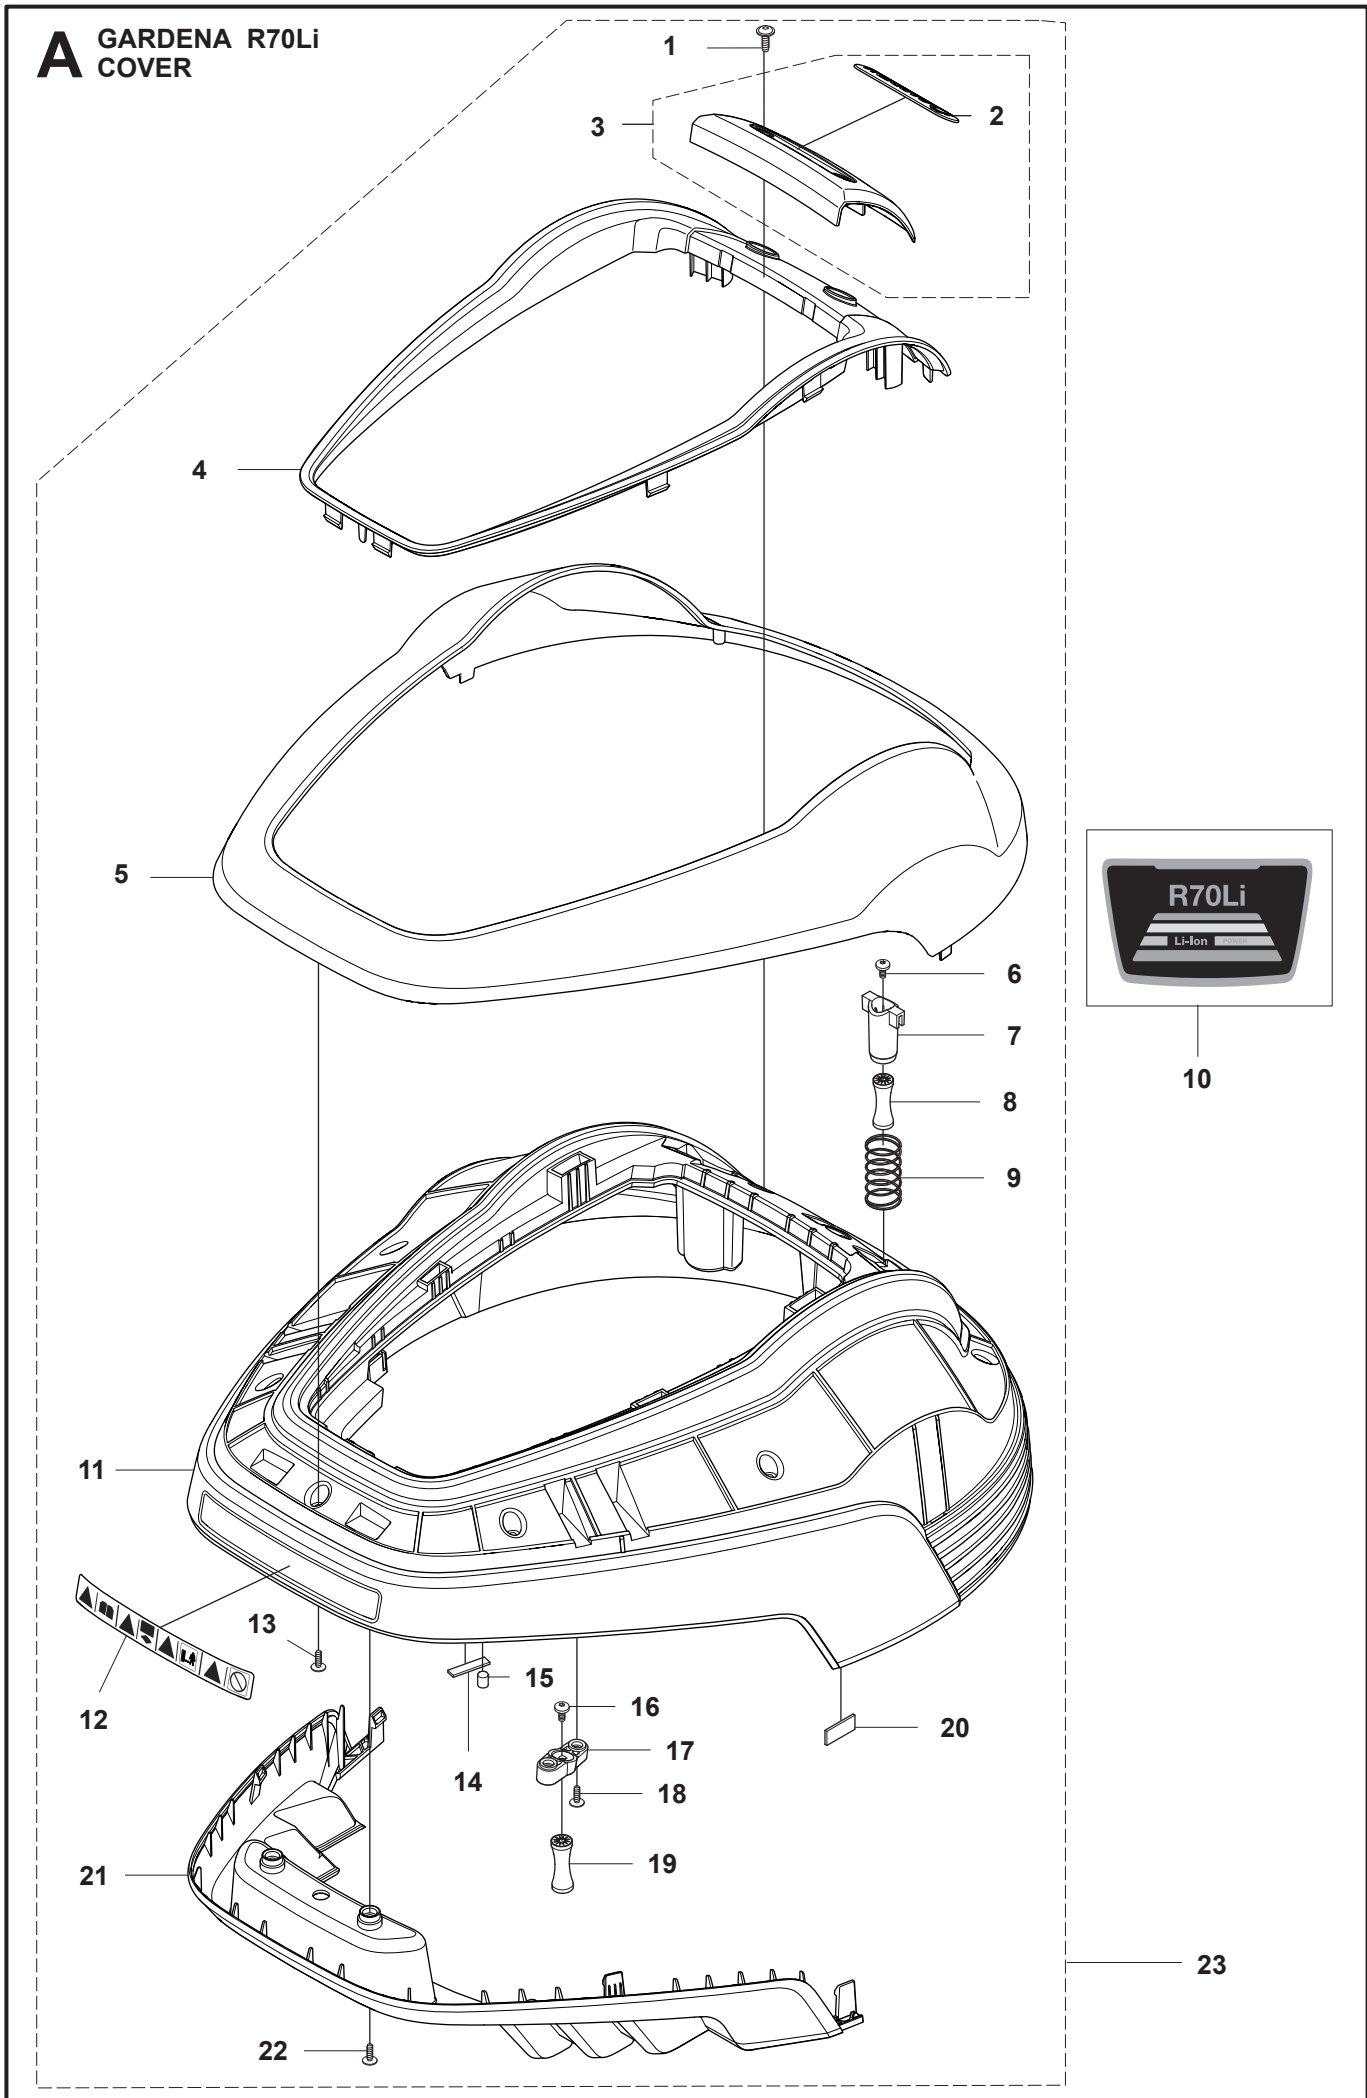

Reservdelar

A GARDENA R70Li COVER

PAGE A GARDENA R70Li COVER				
Position	Article	Quantity	Notes	Kit
1	575 54 33-14	2	Screw, grey (14mm)	
2	580 92 76-01	1	Decal, Gardena logotype	3
3	579 39 21-05	1	Logo, plate kit incl. sticker & decal	
4	577 70 76-01	1	Frame	
5	577 70 73-01	1	Cover	
6	576 21 39-01	2	Screw M5x12	
7	574 46 90-02	2	Bracket, lift sensor	
8	574 46 91-02	2	Rubber damper	
9	574 48 51-02	2	Spring, lift sensor	
10	580 92 76-01		Decal, R70Li	
11	579 39 17-01	1	Main body	
12	577 88 06-02	1	Warning label	11
13	575 54 33-14	7	Screw, grey (14mm)	
14	576 03 01-01	1	Plate, collision sensor	11
15	576 18 33-01	1	Magnet, collision sensor	11
16	576 21 39-01	2	Screw M5x12	
17	575 41 60-02	2	Support clamp	
18	575 54 33-14	4	Screw, grey (14mm)	
19	574 46 91-02	2	Rubber damper	
20	576 18 32-01	1	Magnet, lift sensor	11
21	577 70 65-01	1	Bumper, rear	
22	575 54 33-14	2	Screw, grey (14mm)	
23	577 95 53-05	1	Cover Kit, Complete excl. Model decal	