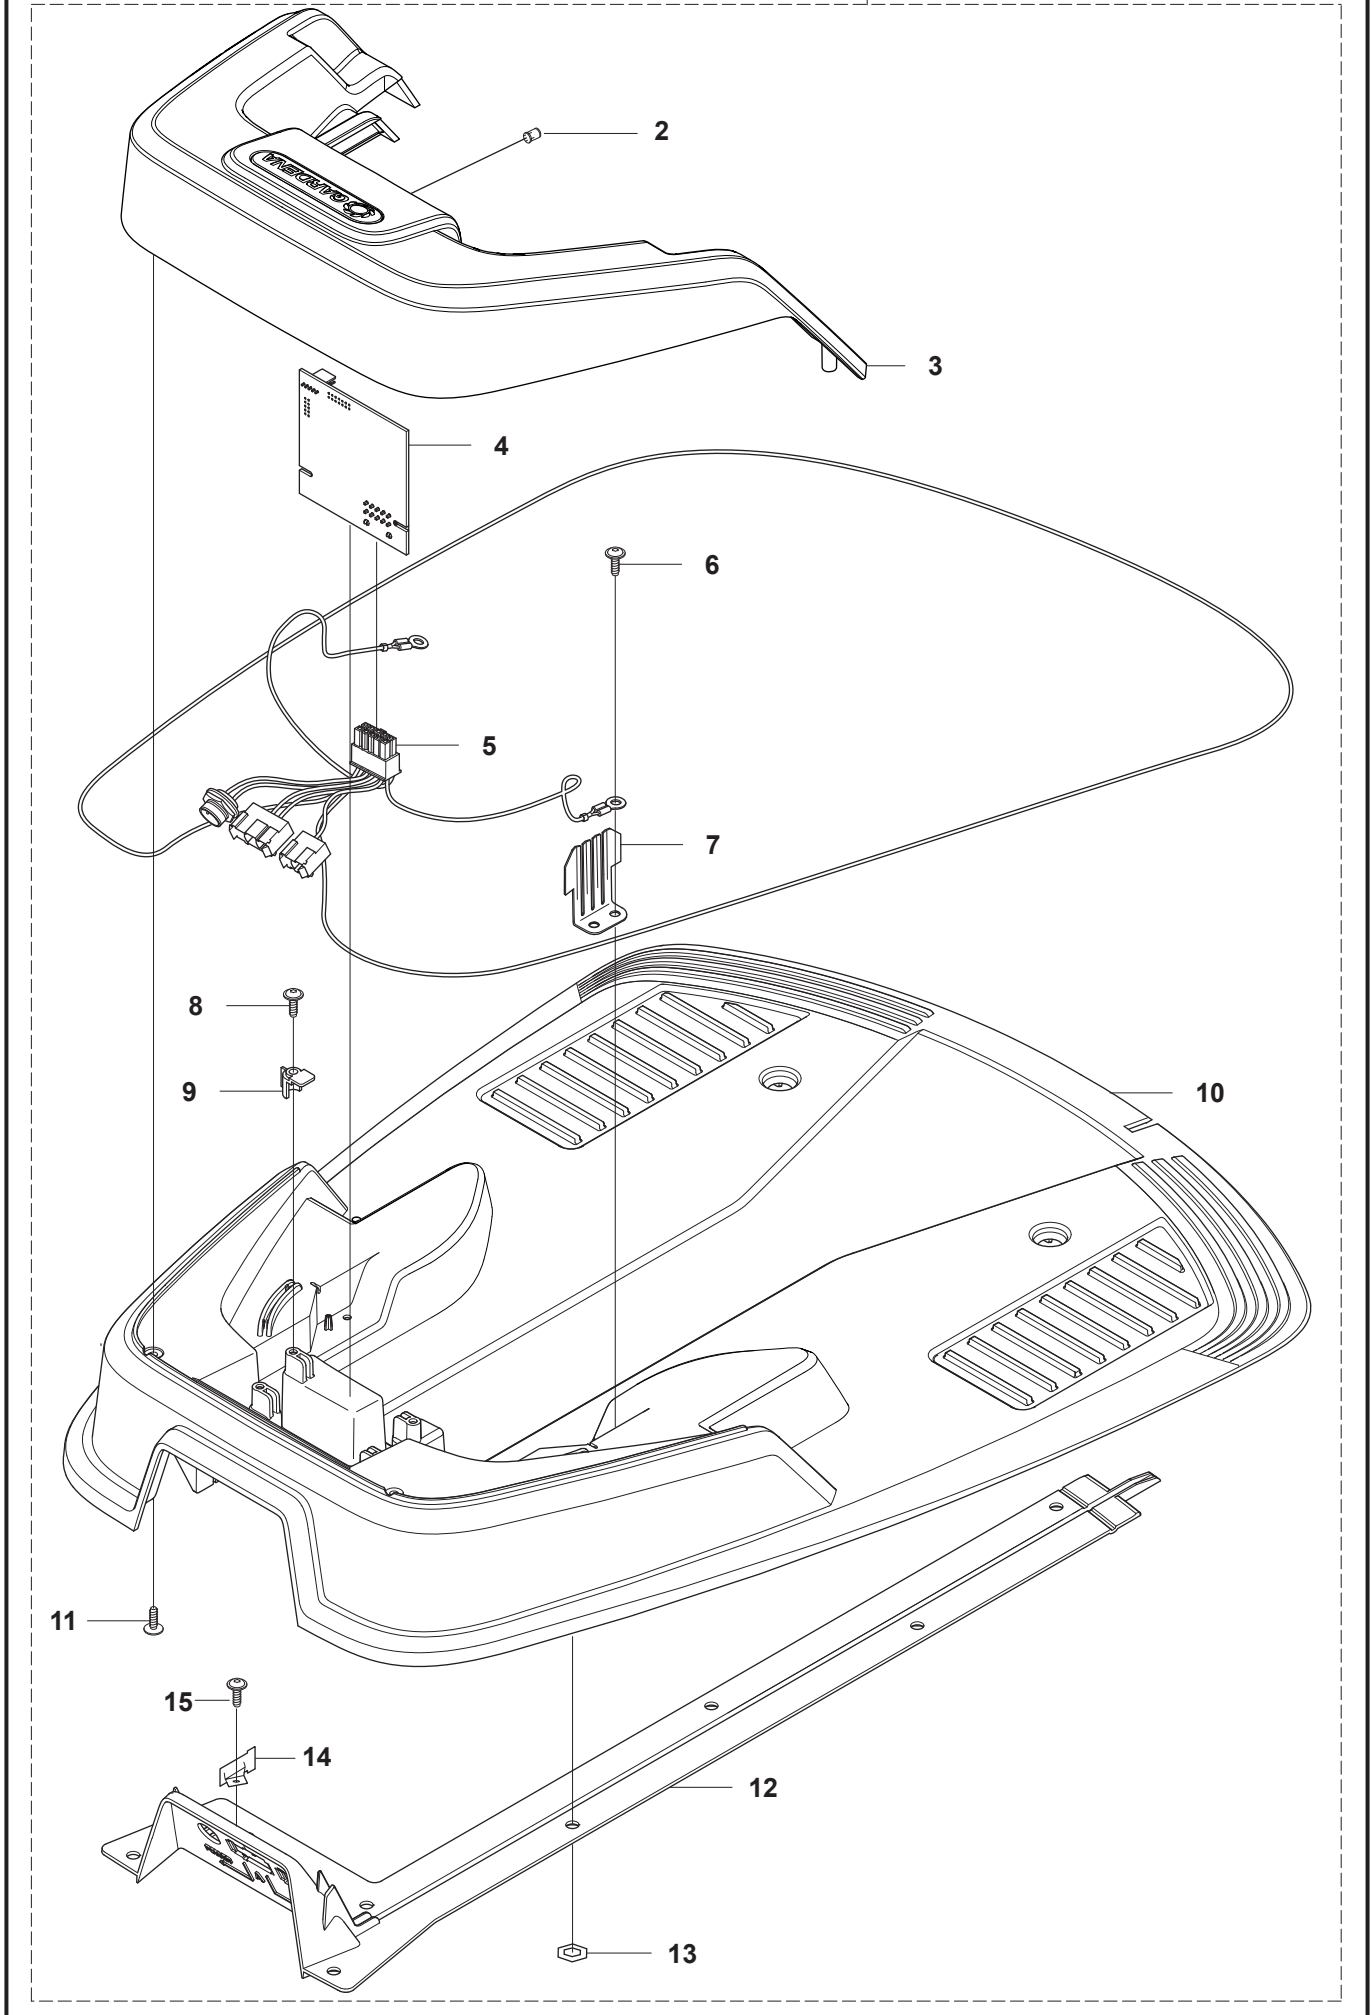

E GARDENA R70Li
CHARGING SYSTEM

1

PAGE E GARDENA R70Li CHARGING STATION

Position	Article	Quantity	Notes	Kit
1	577 97 23-02	1	Charging station, Gardena	
2	535 12 87-02	1	Diode lens	1
3	579 39 23-01	1	Charging station cover, Gardena	1
4	576 24 26-01	1	Circuit board, charging station	1
5	581 22 59-01	1	Loom, charging station	1
6	575 54 33-14	2	Screw, grey (14mm)	1
7	575 85 00-01	2	Contacts, charging station	1
8	575 54 33-14	2	Screw, grey (14mm)	1
9	535 12 79-01	2	Bracket	1
10	575 70 83-02	1	Charging station base plate	1
11	575 54 33-14	4	Screw, grey (14mm)	1
12	581 01 17-01	1	Guide cover, charging station	1
13	577 51 22-01	19	Nut, self-tapping	1
14	581 01 16-01	1	Bracket connector	1
15	575 54 33-14	1	Screw, grey (14mm)	1