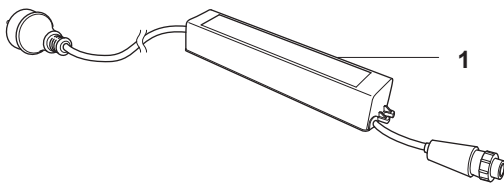

F GARDENA R70Li ACCESSORIES

PAGE F GARDENA R70Li ACCESSORIES				
Position	Article	Quantity	Notes	Kit
1	581 14 51-01	1	Transformer Gardena, EU	
	581 14 51-02	1	Transformer Gardena, UK	
	581 14 51-05	1	Transformer Gardena, AU-NZ	
	581 14 51-03	1	Transformer Gardena, CH	
2	581 16 66-01	1	Transformer cable (10 m)	
3	535 12 90-01	1	Loop wire connector (1pcs)	5
4	501 98 02-01	1	Splice kit (1pcs)	5
	501 98 02-02	1	Splice kit (50pcs)	
5	966 80 97-01	1	2 Connectors+6 Splices, Gardena blister pack	
	Gardena 4089-20	1	2 Connectors+6 Splices, Gardena blister pack	
	579 04 81-01	1	5 Connectors+5 Splices	
6	966 80 98-01	1	Staples (100pcs), Gardena blister pack	
	Gardena 4090-20	1	Staples (100pcs), Gardena blister pack	
7	575 23 86-02	1	Anchor screw (3pcs) incl. Allen key	
8	966 80 96-01	1	Loop wire (150m), Gardena blister pack	
	Gardena 4088-20	1	Loop wire (150m), Gardena blister pack	
	580 66 20-03	1	Loop wire (200m)	
	501 98 03-01	1	Loop wire (250m)	
9	578 91 06-01	1	Label, anti-theft	
10	966 80 95-01	1	Blades (9pcs), Gardena blister pack	
	Gardena 4087-20	1	Blades (9pcs), Gardena blister pack	
11	578 90 91-02	1	Installation DVD, Gardena	
12	577 97 23-02	1	Charging station, Gardena	
13	581 16 66-02	1	Transformer cable (20 m)	
14	577 85 81-02	1	Autocheck EXP - service program DVD	
15	577 51 81-01	1	USB service cable, G3 mowers	
16	581 84 28-01	1	Sticker, Cable markers