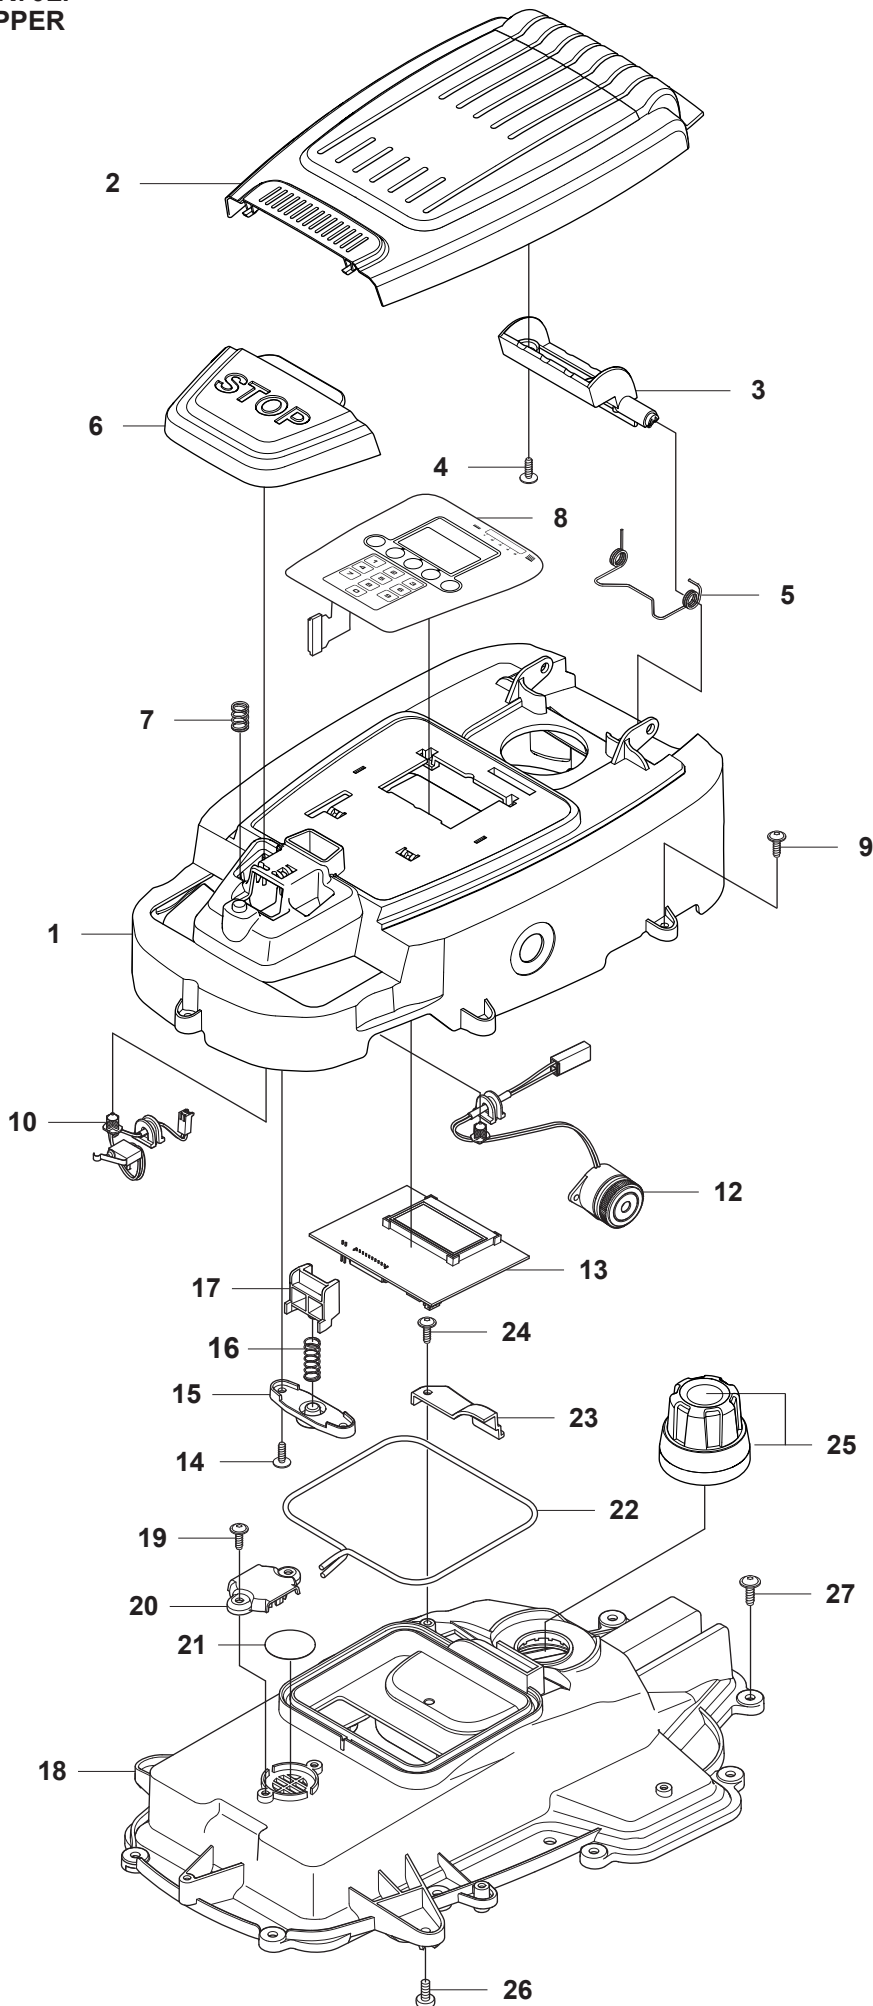

B GARDENA R70Li
CHASSIS UPPER

PAGE B GARDENA R70Li CHASSIS UPPER				
Position	Article	Quantity	Notes	Kit
1	579 39 19-01	1	Display cover kit incl. sealing & keyboard	
2	577 70 72 01	1	Cover, height adjustment	
3	577 70 78 01	1	Hinge, height adjustment lid	
4	575 54 33-14	2	Screw, grey (14mm)	
5	578 44 52-01	1	Spring, height adjustment lid	
6	577 70 66 01	1	Stop button	
7	574 48 70-01	1	Spring, stop button	
8	577 70 83 01	1	Keyboard	1
9	575 54 33-14	5	Screw, grey (14mm)	
10	574 48 03-01	1	Micro switch, stop button	
12	574 47 59-01	1	Buzzer, display cover	
13	575 64 01-01	1	Display/MMI, circuit board	
14	575 54 33-14	2	Screw, grey (14mm)	
15	575 41 58-01	1	Spring holder, stop button	
16	576 24 22-01	1	Spring lock, stop button	
17	575 40 90-01	1	Lock, stop button	
18	579 39 20-01	1	Chassis upper kit incl. sealing & air filter	
19	575 54 33-14	2	Screw, grey (14mm)	
20	576 69 70-01	1	Cover, air filter	
21	577 75 37-01	1	Air filter kit (10 pcs)	
22	577 75 36-01	1	Sealing strip kit (10 pcs)	
	574 87 47-04	1	Sealing strip	
23	576 05 39-01	1	Cover, height indicator	
24	575 54 33-14	1	Screw, grey (14mm)	
25	579 39 22-01	1	Knob, height adjustment kit incl. Knob & sticker	
26	576 21 39-01	2	Screw	
27	574 45 01-01	10	Screw