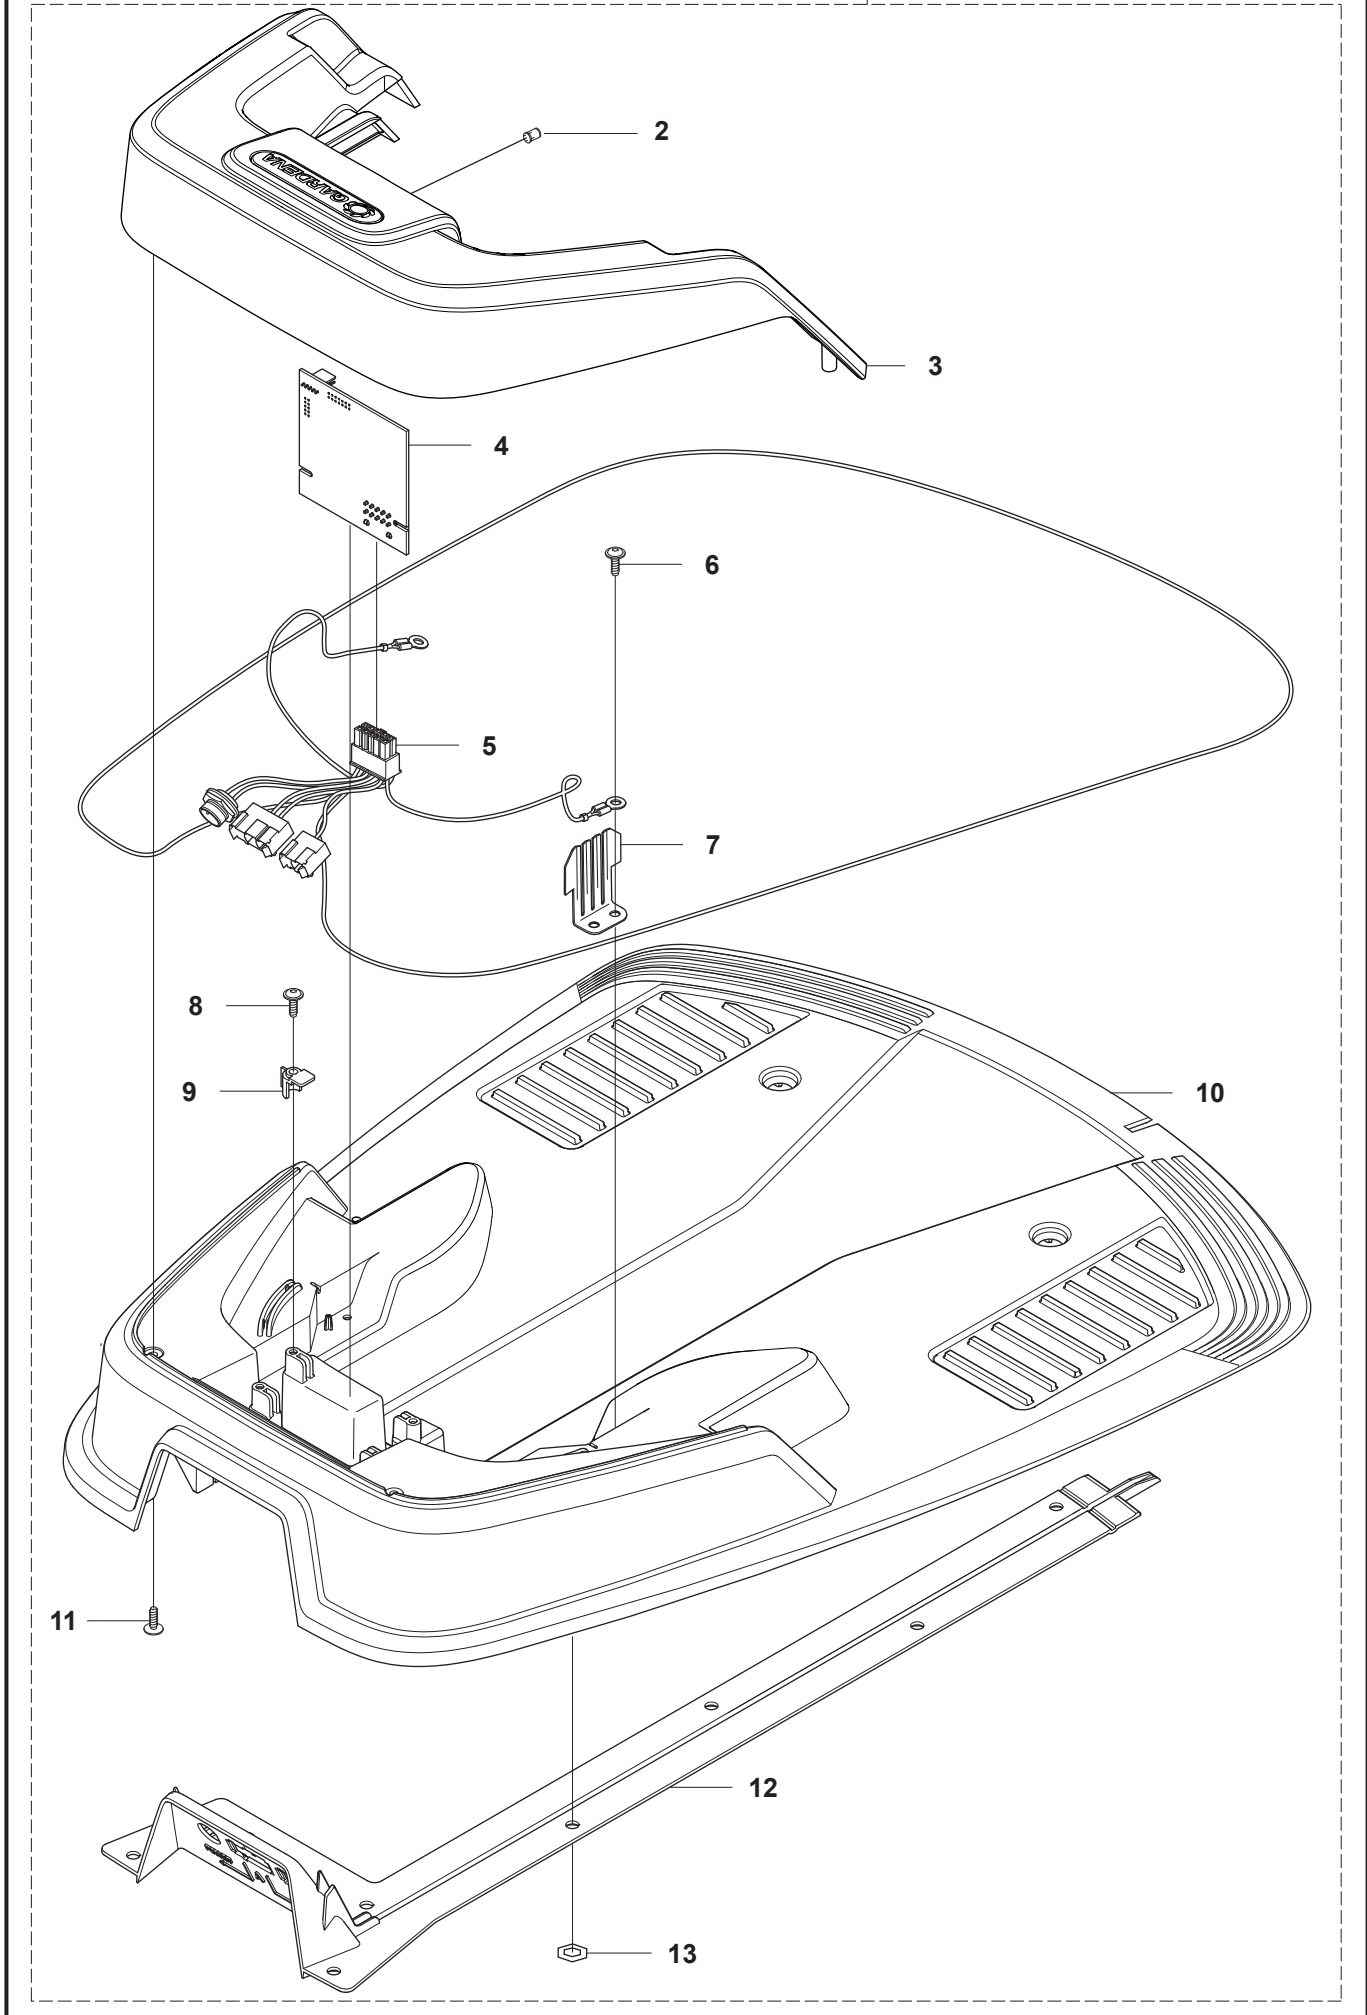

E GARDENA R40Li/R45Li
CHARGING SYSTEM

1

PAGE E GARDENA R40Li/R45Li CHARGING STATION				
Position	Article	Quantity	Notes	Kit
1	579 39 24-01	1	Charging station, Gardena	
2	535 12 87-02	1	Diode lens	3
3	579 39 23-01	1	Charging station cover, Gardena	1
4	576 24 26-01	1	Circuit board, charging station	1
5	574 47 65-01	1	Loom, charging station	1
6	575 54 33-14	2	Screw, grey (14mm)	1
7	575 85 00-01	2	Contacts, charging station	1
8	575 54 33-14	2	Screw, grey (14mm)	1
9	535 12 79-01	2	Bracket	1
10	575 70 83-02	1	Charging station base plate	1
11	575 54 33-14	4	Screw, grey (14mm)	1
12	575 70 85-01	1	Guide cover, charging station	1
13	577 51 22-01	19	Nut, self-tapping	1