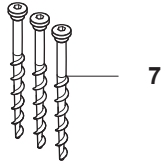

F GARDENA R40Li/R45Li ACCESSORIES

PAGE F GARDENA R40Li/R45Li ACCESSORIES				
Position	Article	Quantity	Notes	Kit
1	577 97 51-01	1	Transformer Gardena, EU	
	577 97 51-02	1	Transformer Gardena, UK	
	577 97 51-05	1	Transformer Gardena, AU-NZ	
	577 97 51-03	1	Transformer Gardena, CH	
2	577 23 35-01	1	Transformer cable (10 m)	
3	535 12 90-01	1	Loop wire connector (1pcs)	5
4	501 98 02-01	1	Splice kit (1pcs)	5
	501 98 02-02	1	Splice kit (50pcs)	
5	966 80 97-01	1	2 Connectors+6 Splices, Gardena blister pack	
	Gardena 4089-20	1	2 Connectors+6 Splices, Gardena blister pack	
	579 04 81-01	1	5 Connectors+5 Splices	
6	966 80 98-01	1	Staples (100pcs), Gardena blister pack	
	Gardena 4090-20	1	Staples (100pcs), Gardena blister pack	
7	575 23 86-02	1	Anchor screw (3pcs) incl. Allen key	
8	966 80 96-01	1	Loop wire (150m), Gardena blister pack	
	Gardena 4088-20	1	Loop wire (150m), Gardena blister pack	
	580 66 20-03	1	Loop wire (200m)	
	501 98 03-01	1	Loop wire (250m)	
9	578 91 06-01	1	Label, anti-theft	
10	966 80 95-01	1	Blades (9pcs), Gardena blister pack	
	Gardena 4087-20	1	Blades (9pcs), Gardena blister pack	
11	578 90 91-01	1	Installation DVD, Gardena	
12	579 39 24-01	1	Charging station, Gardena	
13	577 23 35-02	1	Transformer cable (20 m)	
14	577 85 81-02	1	Autocheck EXP - service program DVD	
15	577 51 81-01	1	USB service cable, G3 mowers	
16	581 84 28-01	1	Sticker, Cable markers