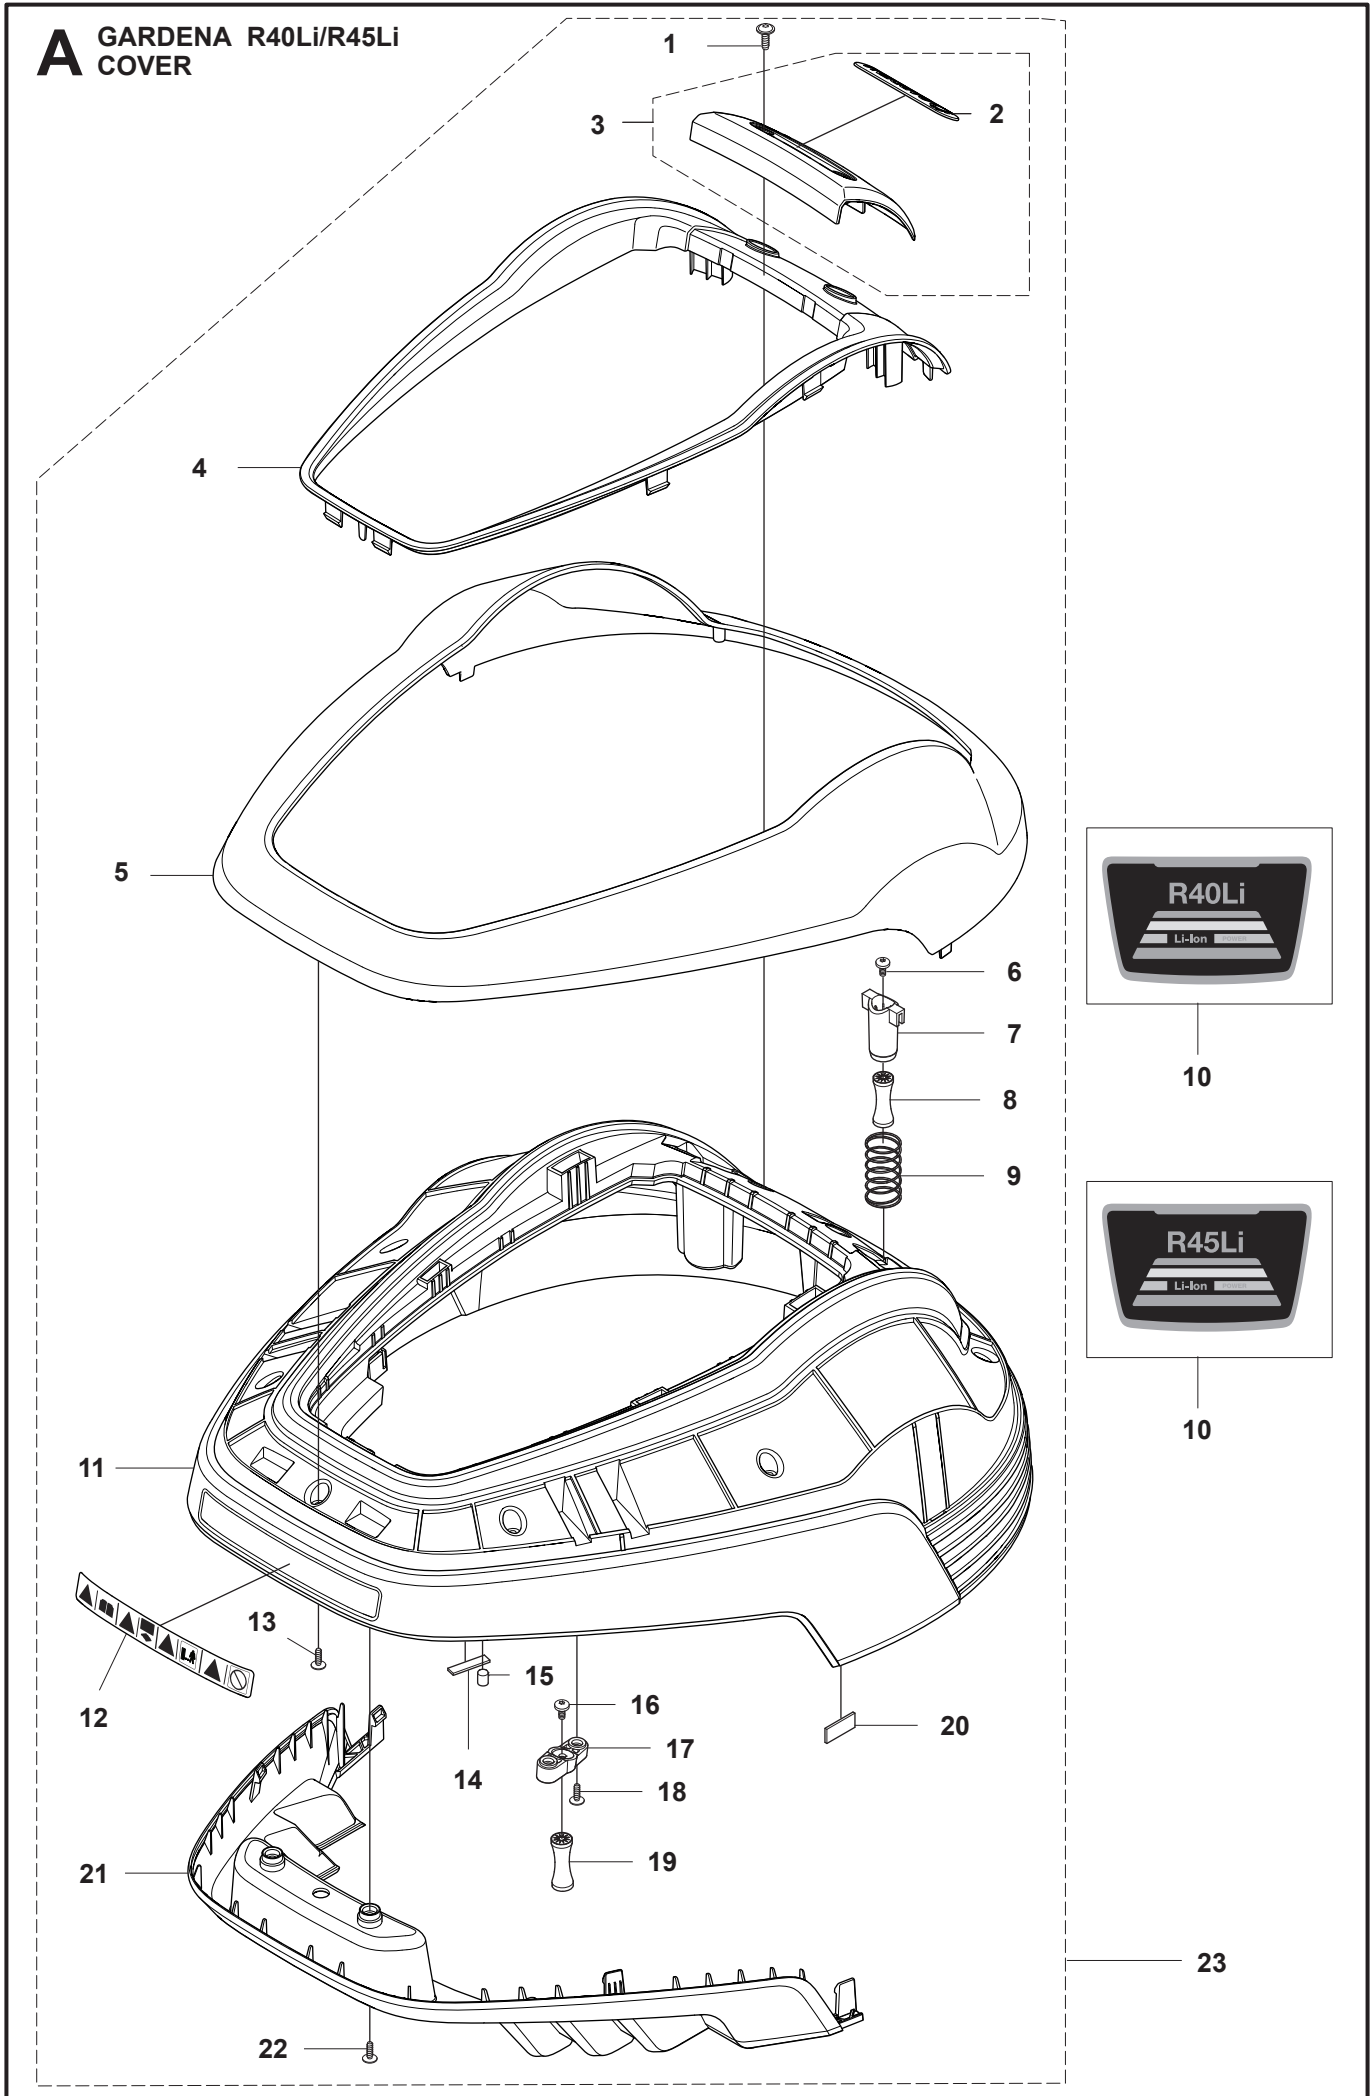

IPL, Gardena Robotic Lawn Mower R40Li/R45Li, 2013-01, 581 87 76-01

GARDENA[®] Robotic Lawn Mower

R40Li/R45Li

2013

Spare parts

Ersatzteile

Pièces détachées

Reserve onderdelen

Repuestos

Reservdelar

A GARDENA R40Li/R45Li COVER

PAGE A GARDENA R40Li/R45Li COVER				
Position	Article	Quantity	Notes	Kit
1	575 54 33-14	2	Screw, grey (14mm)	
2	577 97 19-01	1	Decal, Gardena logotype	3
3	579 39 21-05	1	Logo, plate kit incl. Logo	
4	577 70 76-01	1	Frame	
5	577 70 73-01	1	Cover	
6	576 21 39-01	2	Screw M5x12	
7	574 46 90-02	2	Bracket, lift sensor	
8	574 46 91-02	2	Rubber damper	
9	574 48 51-02	2	Spring, lift sensor	
10	580 92 80-01	1	Decal, R40Li	
10	581 96 66-01	1	Decal, R45Li	
11	579 39 17-01	1	Main body	
12	577 88 06-02	1	Warning label	11
13	575 54 33-14	7	Screw, grey (14mm)	
14	576 03 01-01	1	Plate, collision sensor	11
15	576 18 33-01	1	Magnet, collision sensor	11
16	576 21 39-01	2	Screw M5x12	
17	575 41 60-02	2	Support clamp	
18	575 54 33-14	4	Screw, grey (14mm)	
19	574 46 91-02	2	Rubber damper	
20	576 18 32-01	1	Magnet, lift sensor	11
21	577 70 65-01	1	Bumper, rear	
22	575 54 33-14	2	Screw, grey (14mm)	
23	577 95 53-05	1	Cover Kit, Complete excl. Model sticker	