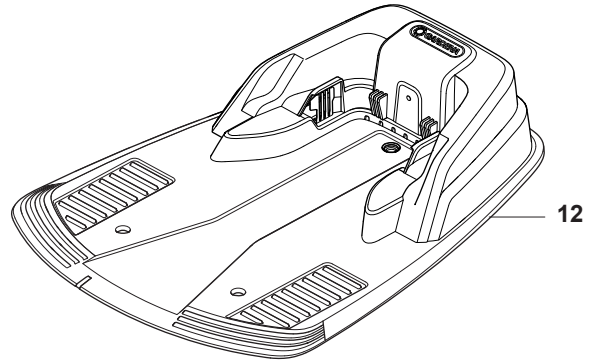

F GARDENA R40Li/R45Li ACCESSORIES

PAGE F GARDENA R40Li/R45Li ACCESSORIES				
Position	Article	Quantity	Notes	Kit
1	577 97 51-01	1	Transformer Gardena, EU	
	577 97 51-02	1	Transformer Gardena, UK	
	577 97 51-05	1	Transformer Gardena, AU-NZ	
	577 97 51-03	1	Transformer Gardena, CH	
2	577 23 35-01	1	Transformer cable (10 m)	
3	535 12 90-01	1	Loop wire connector (1pcs)	5
4	501 98 02-01	1	Splice kit (1pcs)	5
	501 98 02-02	1	Splice kit (50pcs)	
5	966 80 97-01	1	2 Connectors+6 Splices, Gardena blister pack	
	Gardena 4089-20	1	2 Connectors+6 Splices, Gardena blister pack	
	579 04 81-01	1	5 Connectors+5 Splices	
6	966 80 98-01	1	Staples (100pcs), Gardena blister pack	
	Gardena 4090-20	1	Staples (100pcs), Gardena blister pack	
7	575 23 86-02	1	Anchor screw (3pcs) incl. Allen key	
8	966 80 96-01	1	Loop wire (150m), Gardena blister pack	
	Gardena 4088-20	1	Loop wire (150m), Gardena blister pack	
	580 66 20-03	1	Loop wire (200m)	
	501 98 03-01	1	Loop wire (250m)	
9	578 91 06-01	1	Label, anti-theft	
10	966 80 95-01	1	Blades (9pcs), Gardena blister pack	
	Gardena 4087-20	1	Blades (9pcs), Gardena blister pack	
11	578 90 91-01	1	Installation DVD, Gardena	
12	579 39 24-01	1	Charging station, Gardena	
13	577 23 35-02	1	Transformer cable (20 m)	
14	577 85 81-02	1	Autocheck EXP - service program DVD	
15	577 51 81-01	1	USB service cable, G3 mowers	
16	581 84 28-01	1	Sticker, Cable markers