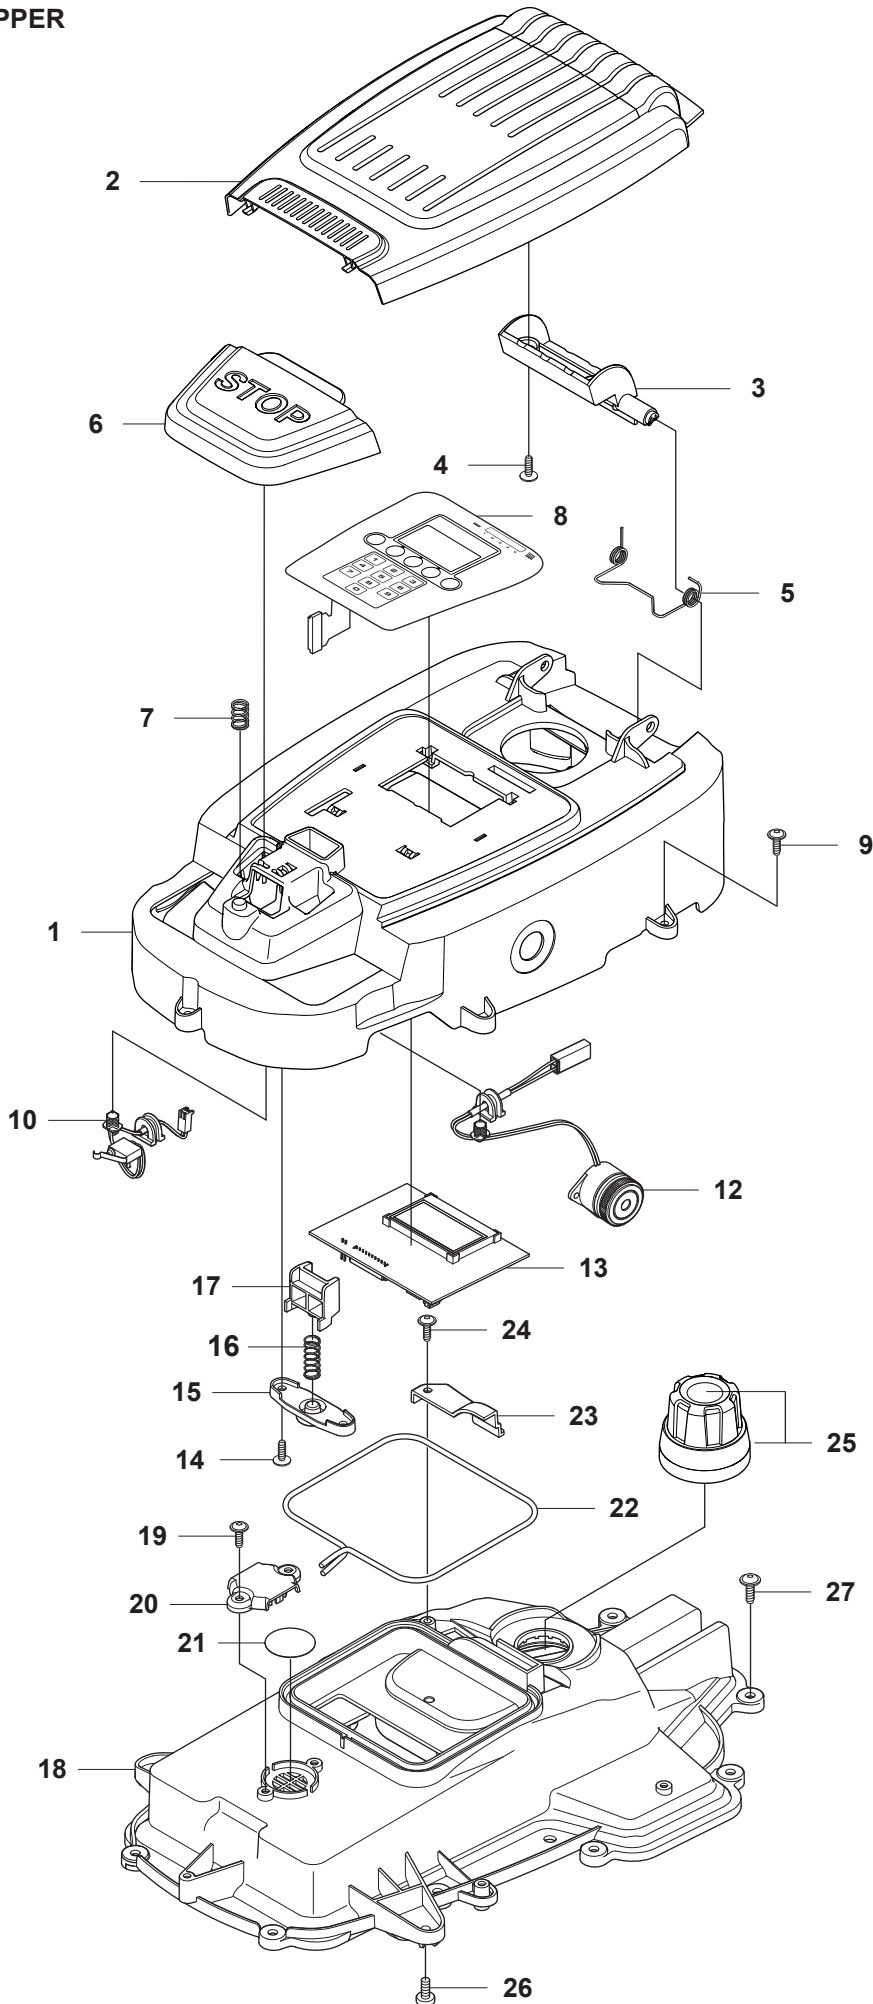

B GARDENA R40Li/R45Li
CHASSIS UPPER

PAGE B GARDENA R40Li/R45Li CHASSIS UPPER				
Position	Article	Quantity	Notes	Kit
1	579 39 19-01	1	Display cover kit incl. sealing & keyboard	
2	577 70 72 01	1	Cover, height adjustment	
3	577 70 78 01	1	Hinge, height adjustment lid	
4	575 54 33-14	2	Screw, grey (14mm)	
5	578 44 52-01	1	Spring, height adjustment lid	
6	577 70 66 01	1	Stop button	
7	574 48 70-01	1	Spring, stop button	
8	577 70 83 01	1	Keyboard	1
9	575 54 33-14	5	Screw, grey (14mm)	
10	574 48 03-01	1	Micro switch, stop button	
12	574 47 59-01	1	Buzzer, display cover	
13	575 64 01-01	1	Display/MMI, circuit board	
14	575 54 33-14	2	Screw, grey (14mm)	
15	575 41 58-01	1	Spring holder, stop button	
16	576 24 22-01	1	Spring lock, stop button	
17	575 40 90-01	1	Lock, stop button	
18	579 39 20-01	1	Chassis upper kit incl. sealing & air filter	
19	575 54 33-14	2	Screw, grey (14mm)	
20	576 69 70-01	1	Cover, air filter	
21	577 75 37-01	1	Air filter kit (10 pcs)	
22	577 75 36-01	1	Sealing strip kit (10 pcs)	
	574 87 47-04	1	Sealing strip	
23	576 05 39-01	1	Cover, height indicator	
24	575 54 33-14	1	Screw, grey (14mm)	
25	579 39 22-01	1	Knob, height adjustment kit incl. Knob & sticker	
26	576 21 39-01	2	Screw	
27	574 45 01-01	10	Screw