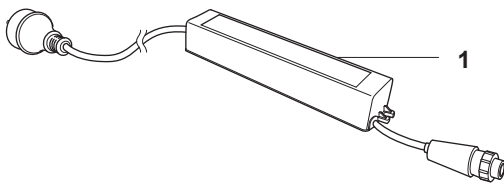

F GARDENA R40Li/R45Li ACCESSORIES

PAGE F GARDENA R40Li/R45Li ACCESSORIES				
Position	Article	Quantity	Notes	Kit
1	577 97 51-01	1	Transformer Gardena, EU	
	577 97 51-02	1	Transformer Gardena, UK	
	577 97 51-05	1	Transformer Gardena, AU-NZ	
	577 97 51-03	1	Transformer Gardena, CH	
2	577 23 35-01	1	Transformer cable (10 m)	
3	535 12 90-01	1	Loop wire connector (1pcs)	5
4	501 98 02-01	1	Splice kit (1pcs)	5
	501 98 02-02	1	Splice kit (50pcs)	
5	966 80 97-01	1	2 Connectors+6 Splices, Gardena blister pack	
	Gardena 4089-20	1	2 Connectors+6 Splices, Gardena blister pack	
	579 04 81-01	1	5 Connectors+5 Splices	
6	966 80 98-01	1	Staples (100pcs), Gardena blister pack	
	Gardena 4090-20	1	Staples (100pcs), Gardena blister pack	
7	575 23 86-02	1	Anchor screw (3pcs) incl. Allen key	
8	966 80 96-01	1	Loop wire (150m), Gardena blister pack	
	Gardena 4088-20	1	Loop wire (150m), Gardena blister pack	
	580 66 20-03	1	Loop wire (200m)	
	501 98 03-01	1	Loop wire (250m)	
9	578 91 06-01	1	Label, anti-theft	
10	966 80 95-01	1	Blades (9pcs), Gardena blister pack	
	Gardena 4087-20	1	Blades (9pcs), Gardena blister pack	
11	578 90 91-01	1	Installation DVD, Gardena	
12	579 39 24-01	1	Charging station, Gardena	
13	577 23 35-02	1	Transformer cable (20 m)	
14	577 85 81-02	1	Autocheck EXP - service program DVD	
15	577 51 81-01	1	USB service cable, G3 mowers	
16	581 84 28-01	1	Sticker, Cable markers