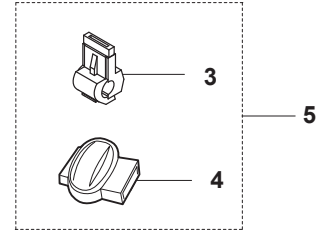

F GARDENA R40Li/R45Li ACCESSORIES

PAGE F GARDENA R40Li/R45Li ACCESSORIES				
Position	Article	Quantity	Notes	Kit
1	577 97 51-01	1	Transformer Gardena, EU	
	577 97 51-02	1	Transformer Gardena, UK	
	577 97 51-05	1	Transformer Gardena, AU-NZ	
	577 97 51-03	1	Transformer Gardena, CH	
2	577 23 35-01	1	Transformer cable (10 m)	
3	535 12 90-01	1	Loop wire connector (1pcs)	5
4	501 98 02-01	1	Splice kit (1pcs)	5
	501 98 02-02	1	Splice kit (50pcs)	
5	966 80 97-01	1	2 Connectors+6 Splices, Gardena blister pack	
	Gardena 4089-20	1	2 Connectors+6 Splices, Gardena blister pack	
	579 04 81-01	1	5 Connectors+5 Splices	
6	966 80 98-01	1	Staples (100pcs), Gardena blister pack	
	Gardena 4090-20	1	Staples (100pcs), Gardena blister pack	
7	575 23 86-02	1	Anchor screw (3pcs) incl. Allen key	
8	966 80 96-01	1	Loop wire (150m), Gardena blister pack	
	Gardena 4088-20	1	Loop wire (150m), Gardena blister pack	
	580 66 20-03	1	Loop wire (200m)	
	501 98 03-01	1	Loop wire (250m)	
9	578 91 06-01	1	Label, anti-theft	
10	966 80 95-01	1	Blades (9pcs), Gardena blister pack	
	Gardena 4087-20	1	Blades (9pcs), Gardena blister pack	
11	578 90 91-01	1	Installation DVD, Gardena	
12	579 39 24-01	1	Charging station, Gardena	
13	577 23 35-02	1	Transformer cable (20 m)	
14	577 85 81-02	1	Autocheck EXP - service program DVD	
15	577 51 81-01	1	USB service cable, G3 mowers	
16	581 84 28-01	1	Sticker, Cable markers