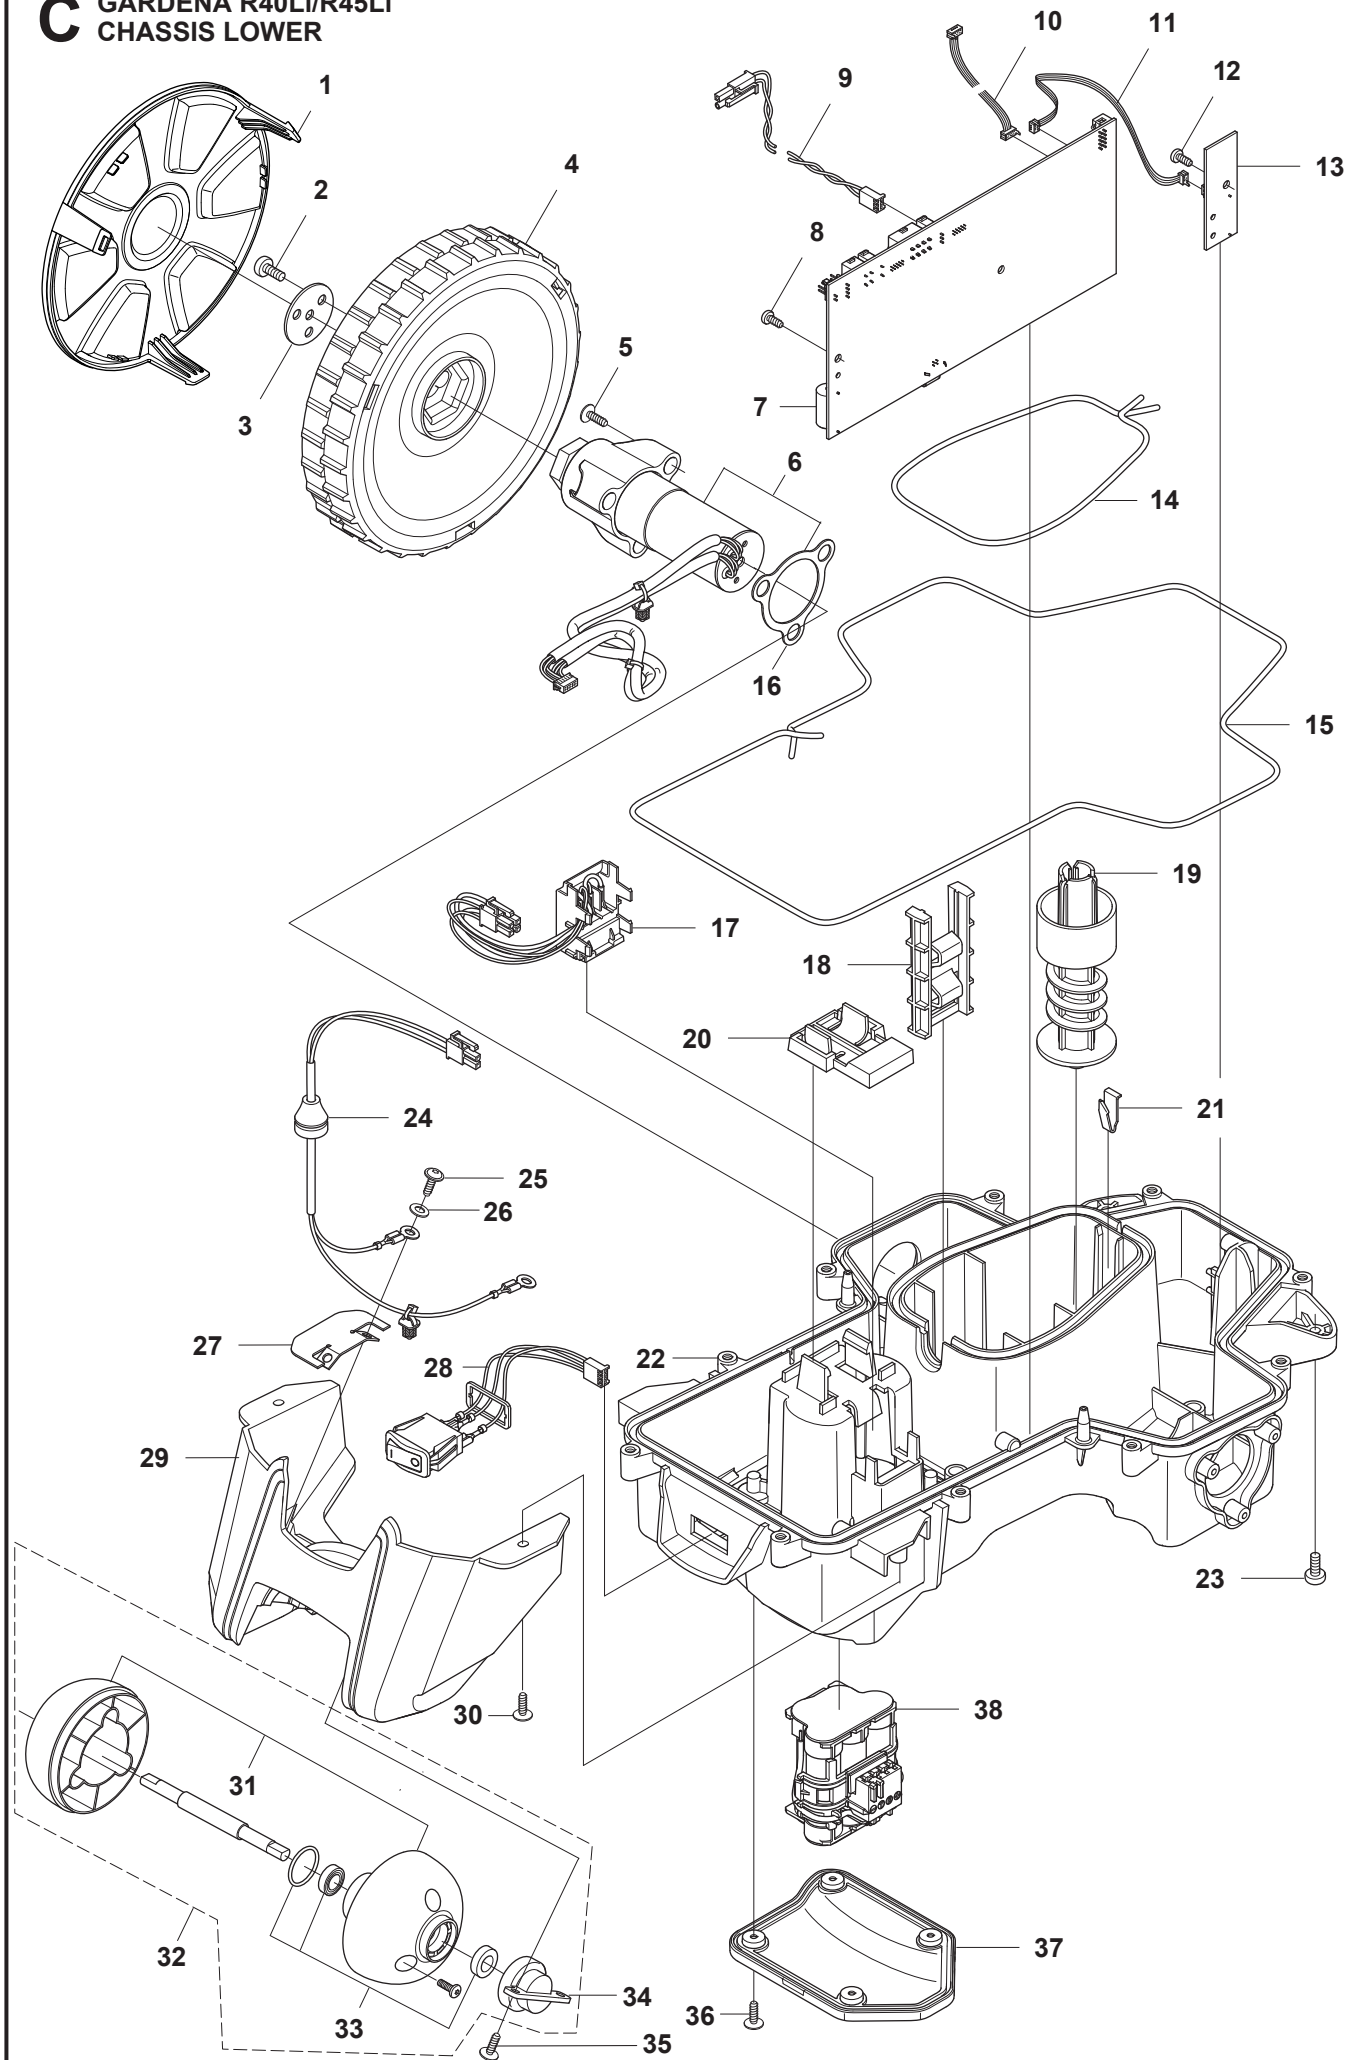

C GARDENA R40Li/R45Li
CHASSIS LOWER

PAGE C GARDENA R40Li/R45Li CHASSIS LOWER				
Position	Article	Quantity	Notes	Kit
1	577 70 79-01	2	Hub cap, drive wheel	
2	576 21 39-02	6	Screw	
3	577 09 32-01	2	Washer, drive wheel	
4	574 46 51-01	2	Wheel, drive wheel	
5	575 54 33-14	6	Screw, grey (14mm)	
6	577 83 99-02	2	Wheel motor kit incl. sealing	
7	575 64 05-01	1	Main circuit board (MCB)	
8	535 13 03-10	2	Screw (10mm)	
9	576 22 02-01	1	Loom, buzzer extension	
10	574 47 92-01	1	Loom, display	
11	574 47 90-01	1	Loom, loop and lift sensor	
12	535 13 03-10	1	Screw (10mm)	
13	575 64 09-01	1	PCB sensor board	
14	577 75 36-01	1	Sealing strip kit (10 pcs)	
	574 87 47-04	1	Sealing strip	
15	577 84 36-01	1	Sealing strip kit, chassis (10 pcs)	
	574 87 47-03	1	Sealing strip, chassis	
16	574 37 37-01	2	Sealing/gasket, motor flange	6
17	574 47 98-01	1	Loom, Li-Ion battery	
18	574 50 19-01	2	Guide rail, motor bowl	
19	574 48 46-01	1	Height adjustment screw	
20	575 40 82-01	1	Lock, battery plug	
21	577 10 32-01	1	Locking spring	
22	577 84 62-01	1	Chassis lower kit, incl sealing	
23	576 21 39-01	2	Screw	
24	574 47 77-02	1	Loom, charge plate	
25	575 54 33-14	2	Screw, grey (14mm)	
26	535 08 74-01	2	Washer, vulcanized fiber	
27	574 49 00-01	2	Charge plate	
28	574 47 94-01	1	Swith ON/OFF with Seal	
29	574 46 72-01	1	Housing, rear wheel	
30	575 54 33-14	3	Screw, grey (14mm)	
31	583 85 39-01	1	Rear wheel kit	32
32	578 27 51-01	1	Rear wheel kit complete	
33	578 27 52-01	1	Bearing (x2), sealing (x2), O-ring (x1)	32
34	577 71 50-01	2	Bearing housing, rear wheel	32
35	575 54 33-14	4	Screw, grey (14mm)	
36	574 45 01-01	4	Screw	
37	574 46 73-01	1	Cover, battery	
38	574 47 68-01	1	Battery, Lithium 18V