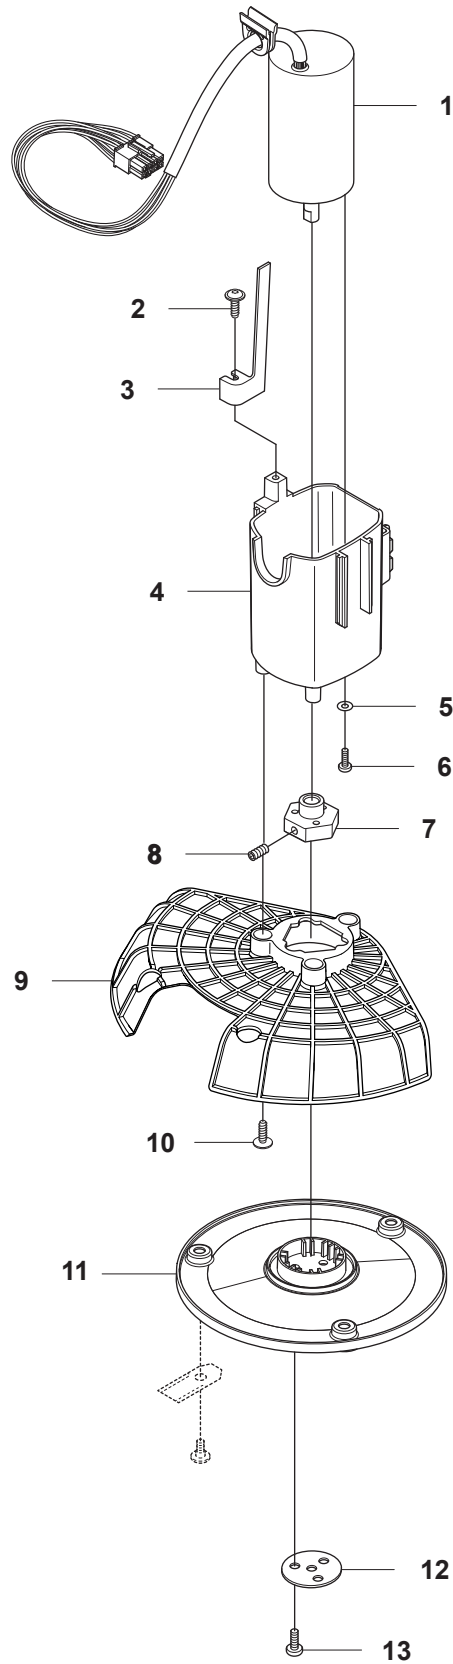

D GARDENA R40Li/R45Li
BLADE MOTOR & CUTTING EQUIPMENT

PAGE D GARDENA R40Li/R45Li BLADE MOTOR & CUTTING EQUIPMENT				
Position	Article	Quantity	Notes	Kit
1	574 46 89-01	1	Cutting motor	
2	575 54 33-14	1	Screw, grey (14mm)	
3	574 50 35-01	1	Height indicator	
4	574 48 45-01	1	Motor housing	
5	510 01 95-01	3	Washer, steel	
6	510 01 87-02	3	Screw M3x12	
7	574 37 35-01	1	Hub, cutting motor	
8	576 21 35-01	1	Stop screw	
9	577 85 02-01	1	Guard, cutting disc	
10	575 54 33-14	3	Screw, grey (14mm)	
11	574 48 71-01	1	Cutting disc	
12	577 09 32-01	1	Washer	
13	576 21 38-01	3	Screw